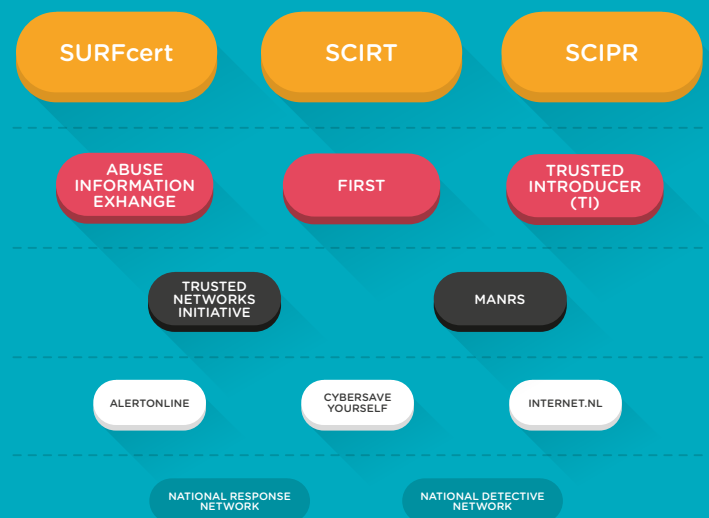

SURFINET

SURFLICHTPADEN

RATED SERVICES

2015 CUSTOMER SATISFACTION SURVEY

SAFE, RELIABLE NETWORK

COLLABORATION, KNOWLEDGE EXCHANGE AND AWARENESS

VOLUME

IP VOLUME FOR MEMBER NETWORKS

SAFE, FAST AND RELIABLE NETWORK FOR EDUCATION AND RESEARCH

CONNECTED TO OTHER NETWORKS

NETHERLIGHT, THE OPEN OPTICAL EXCHANGE

DIRECTLY CONNECTED NATIONAL AND INTERNATIONAL PARTNERS

INTERNATIONAL CONNECTIVITY

THIS ALLOWS DATA TO BE TRANSMITTED BETWEEN NORTH AMERICA AND EUROPE AT SPEEDS THAT COULD ONLY BE ACHIEVED ON THE MAINLAND UNTIL NOW.

CROSS-BORDER FIBRES