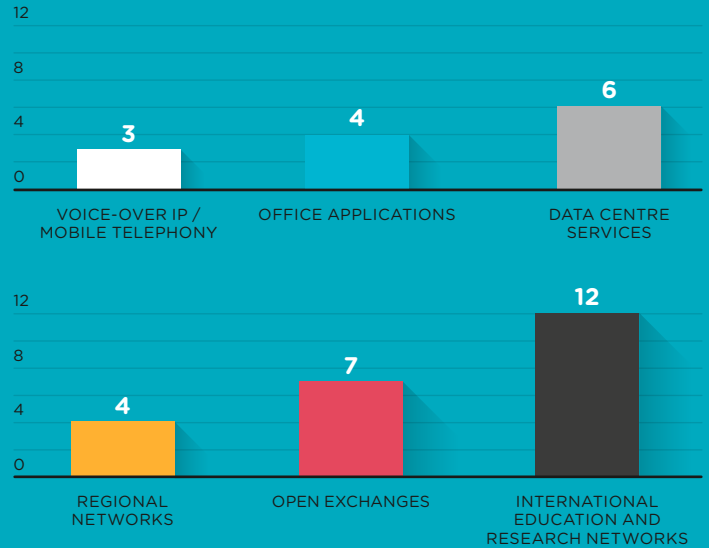

NETHERLIGHT, THE OPEN OPTICAL EXCHANGE

DIRECTLY CONNECTED NATIONAL AND INTERNATIONAL PARTNERS