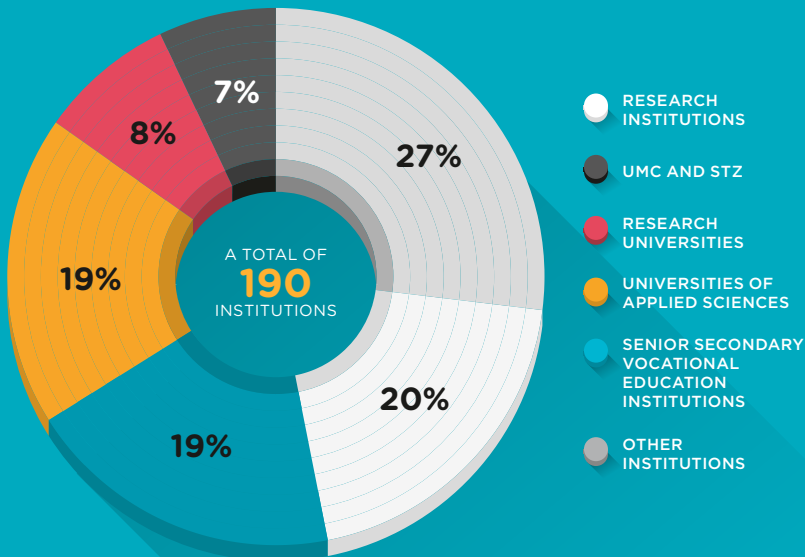

SURFNET NETWORK

SAFE, FAST AND RELIABLE NETWORK FOR EDUCATION AND RESEARCH

HIGH-QUALITY NETWORK FOR EDUCATION AND RESEARCH

MEMBER INSTITUTIONS

SURFNET NETWORK

13.556 KILOMETRES OF DARK FIBRE

337 LOCATIONS WITH REDUNDANT CONNECTIONS

THIS ALLOWS DATA TO BE TRANSMITTED BETWEEN NORTH AMERICA AND EUROPE AT SPEEDS THAT COULD ONLY BE ACHIEVED ON THE MAINLAND UNTIL NOW.

CROSS-BORDER FIBRES