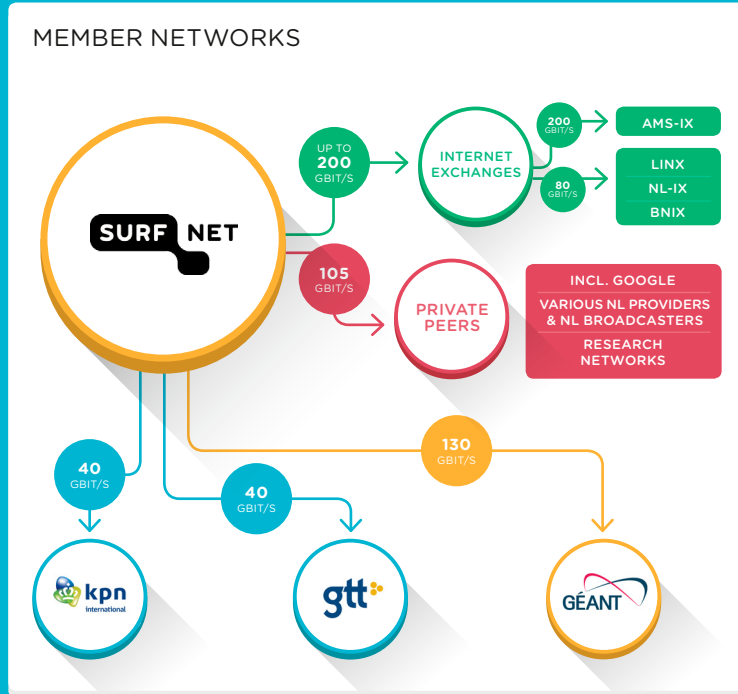

SURFINET

SURFLICHTPADEN

RATED SERVICES

2015 CUSTOMER SATISFACTION SURVEY

SAFE, RELIABLE NETWORK

COLLABORATION, KNOWLEDGE EXCHANGE AND AWARENESS

VOLUME

IP VOLUME FOR MEMBER NETWORKS

SAFE, FAST AND RELIABLE NETWORK FOR EDUCATION AND RESEARCH

CONNECTED TO OTHER NETWORKS

NETHERLIGHT, THE OPEN OPTICAL EXCHANGE

DIRECTLY CONNECTED NATIONAL AND INTERNATIONAL PARTNERS

INTERNATIONAL CONNECTIVITY

THIS ALLOWS DATA TO BE TRANSMITTED BETWEEN NORTH AMERICA AND EUROPE AT SPEEDS THAT COULD ONLY BE ACHIEVED ON THE MAINLAND UNTIL NOW.

CROSS-BORDER FIBRES