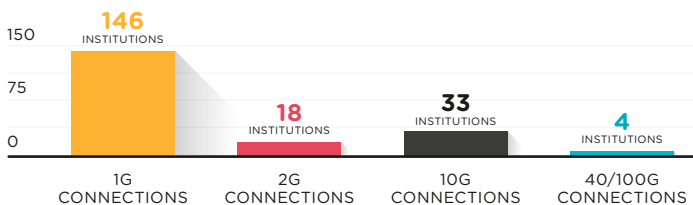

SURFNET NETWORK

SAFE, FAST AND RELIABLE NETWORK FOR EDUCATION AND RESEARCH

HIGH-QUALITY NETWORK FOR EDUCATION AND RESEARCH

MEMBER INSTITUTIONS

SURFNET NETWORK

13.556 KILOMETRES OF DARK FIBRE

337 LOCATIONS WITH REDUNDANT CONNECTIONS

SURFINET

SURFLICHTPADEN

RATED SERVICES

2015 CUSTOMER SATISFACTION SURVEY

SAFE, RELIABLE NETWORK

COLLABORATION, KNOWLEDGE EXCHANGE AND AWARENESS

VOLUME

IP VOLUME FOR MEMBER NETWORKS