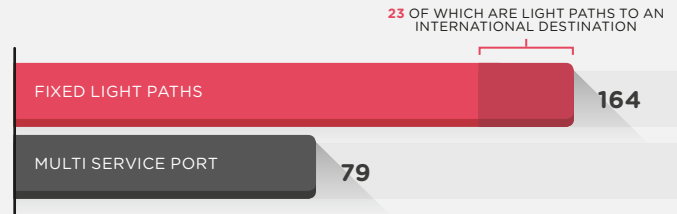

SURFLICHTPADEN