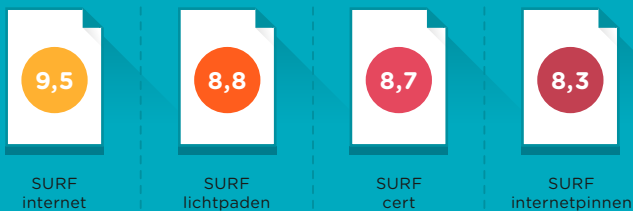

SURFINET

SURFLICHTPADEN

RATED SERVICES

2015 CUSTOMER SATISFACTION SURVEY

SAFE, RELIABLE NETWORK

COLLABORATION, KNOWLEDGE EXCHANGE AND AWARENESS

VOLUME

IP VOLUME FOR MEMBER NETWORKS