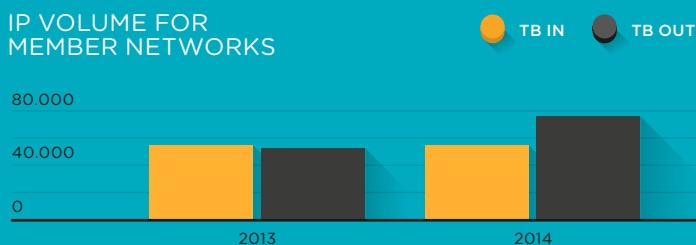

SURFINET

SURFLICHTPADEN

RATED SERVICES

2015 CUSTOMER SATISFACTION SURVEY

SAFE, RELIABLE NETWORK

COLLABORATION, KNOWLEDGE EXCHANGE AND AWARENESS

VOLUME

IP VOLUME FOR MEMBER NETWORKS