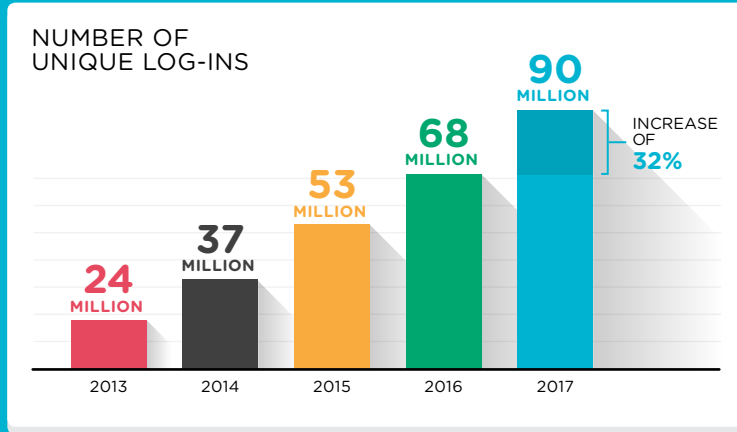

MORE THAN 90 MILLION LOG-INS WITH SURFCONEXT IN 2017

Students, teachers and researchers use SURFconext to log in to cloud services of a wide range of different providers. Using the account issued by their own institution, this is done easily and securely.

USAGE