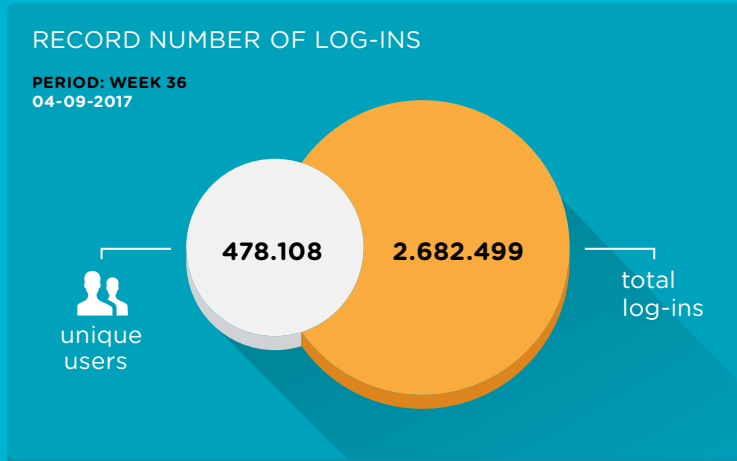

MORE THAN 90 MILLION LOG-INS WITH SURFCONEXT IN 2017

Students, teachers and researchers use SURFconext to log in to cloud services of a wide range of different providers. Using the account issued by their own institution, this is done easily and securely.

USAGE

RECORD

SERVICES