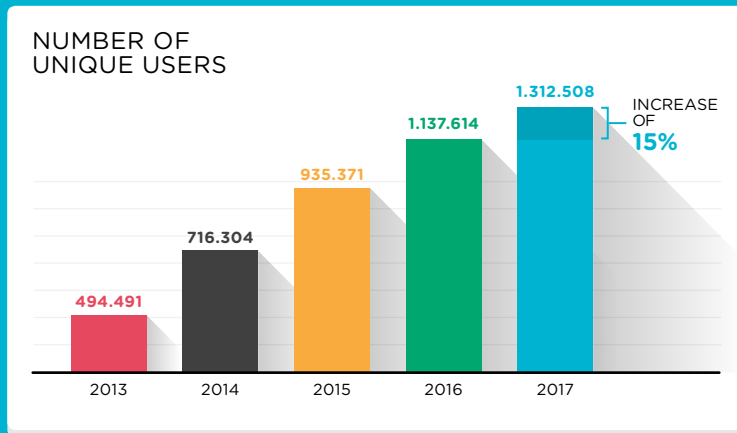

MORE THAN 90 MILLION LOG-INS WITH SURFCONEXT IN 2017

Students, teachers and researchers use SURFconext to log in to cloud services of a wide range of different providers. Using the account issued by their own institution, this is done easily and securely.

USAGE