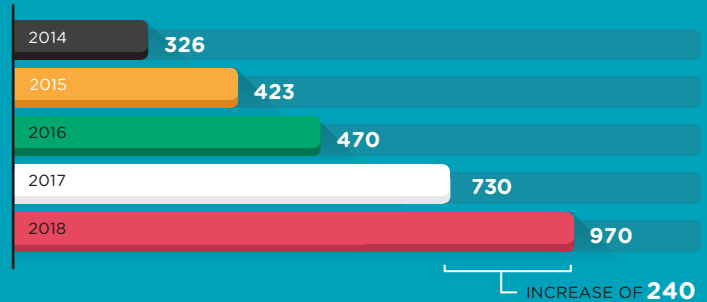

SERVICES

NUMBER OF SERVICE PROVIDERS