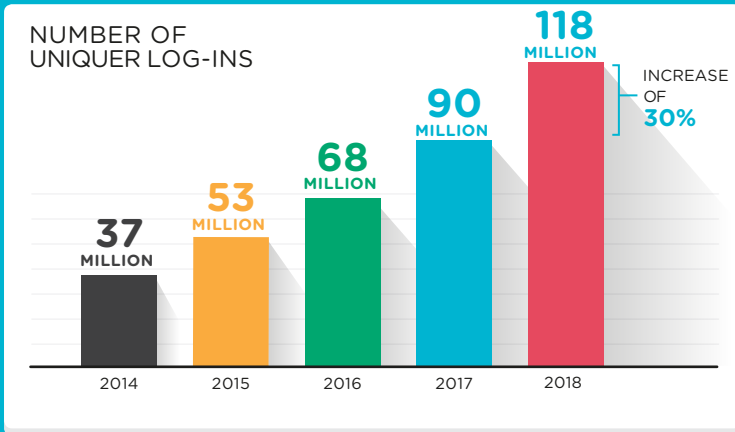

MORE THAN 118 MILLION LOG-INS WITH SURFCONEXT IN 2018

Students, teachers and researchers use SURFconext to log in to cloud services of a wide range of different providers. Using the account issued by their own institution, this is done easily and securely.

USAGE