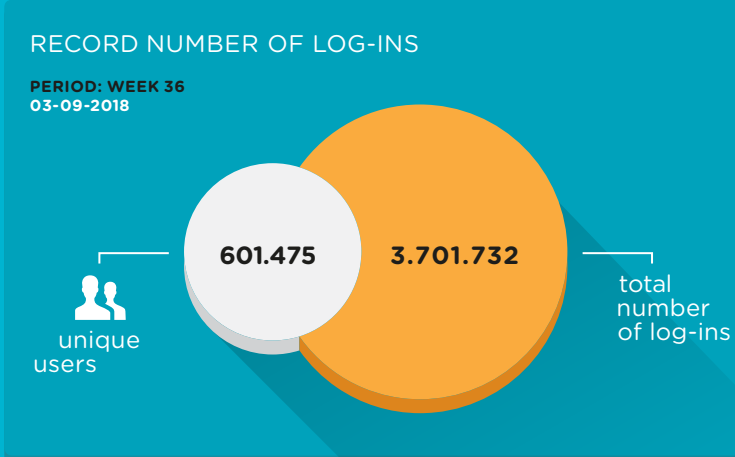

MORE THAN 118 MILLION LOG-INS WITH SURFCONEXT IN 2018

Students, teachers and researchers use SURFconext to log in to cloud services of a wide range of different providers. Using the account issued by their own institution, this is done easily and securely.

USAGE

RECORD

SERVICES

NUMBER OF SERVICE PROVIDERS

The increase in the number of services in 2018 was mainly due to:

- Increase usage SURFconext by senior secondary vocational education (MBO) institutions
- Increase of international services offered through eduGAIN
- Connecting a large number of electronic learning environments to SURFconext

NUMBER OF IDENTITY PROVIDERS

NUMBER OF LOG-INS USING SURFSECUREID

At the end of 2018, **28.248 users** used SURFsecureID, an increase of 109% compared to 2017. The following tokens were used: