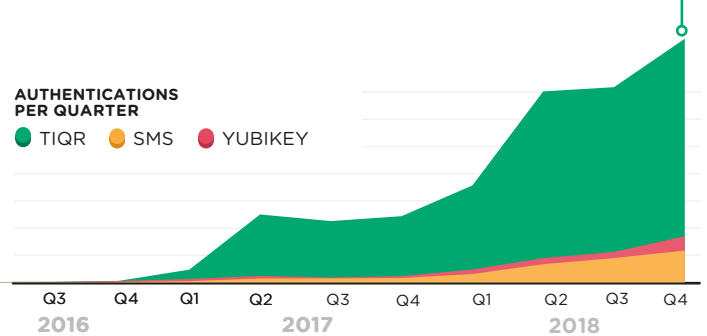

NUMBER OF LOG-INS USING SURFSECUREID