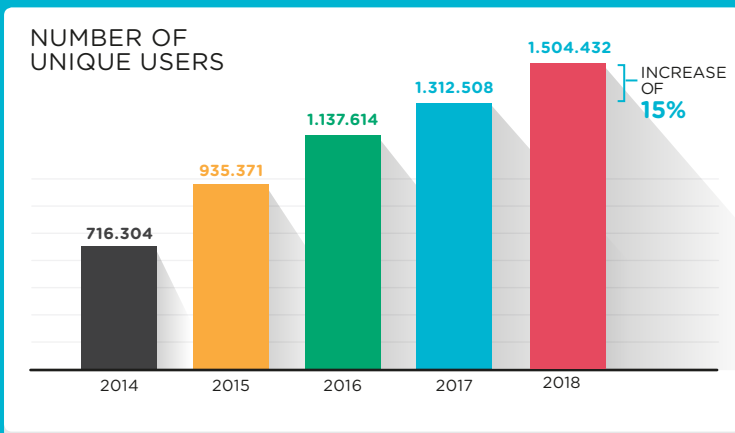

MORE THAN 118 MILLION LOG-INS WITH SURFCONEXT IN 2018

Students, teachers and researchers use SURFconext to log in to cloud services of a wide range of different providers. Using the account issued by their own institution, this is done easily and securely.

USAGE