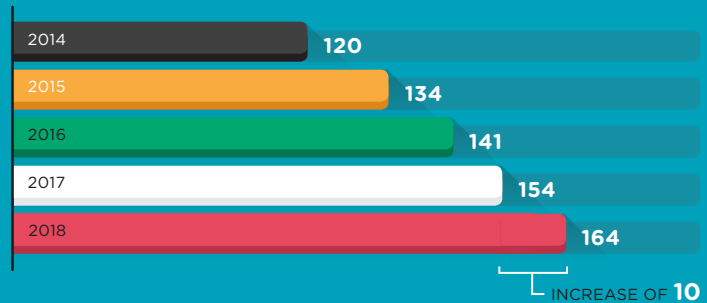

NUMBER OF IDENTITY PROVIDERS