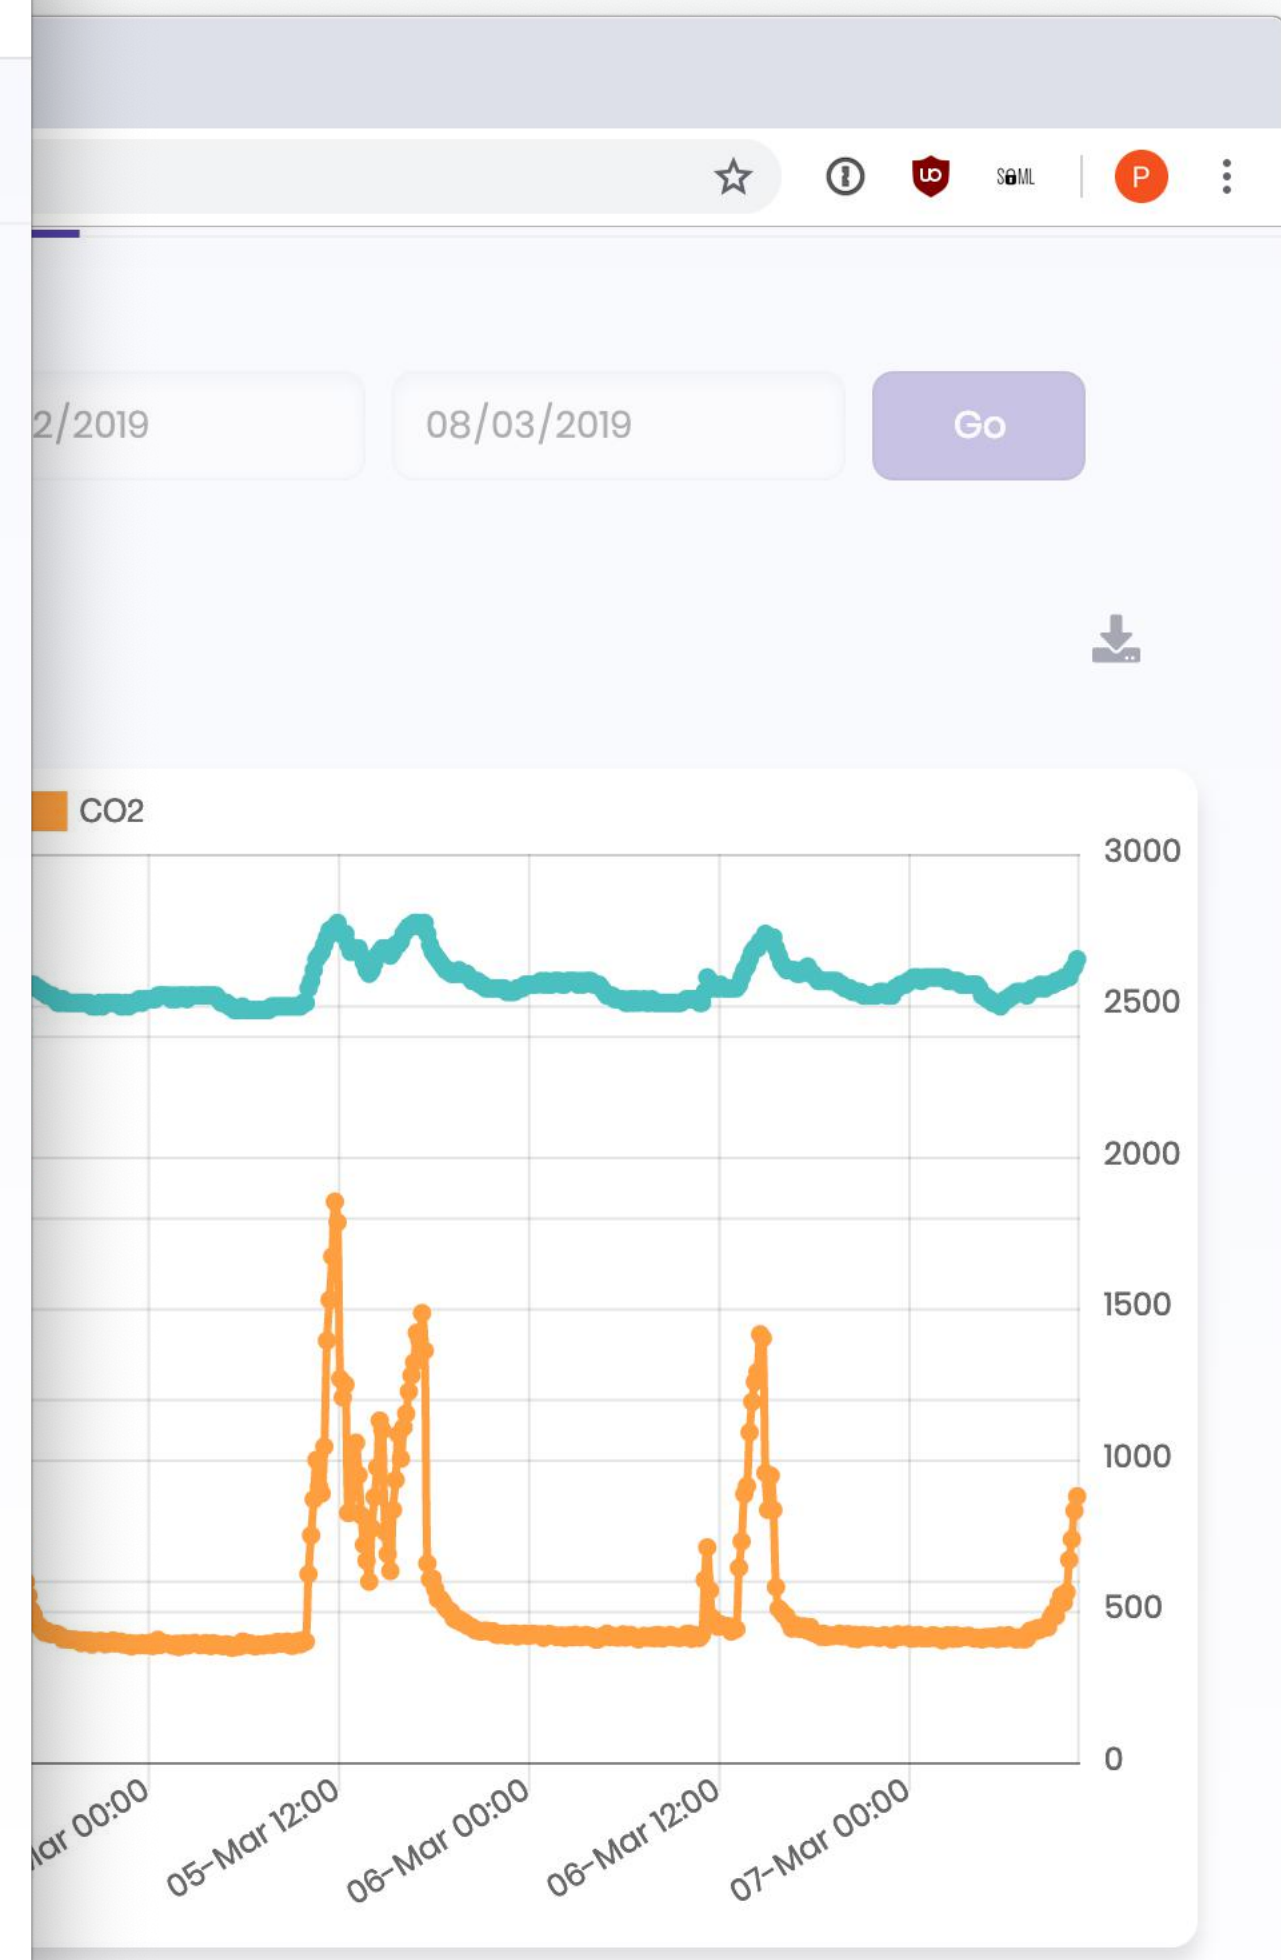

7 DAGEN

30 DAGEN

1595 ppm

CO2

20.1 °C

TEMPERATUUR

46.7 %

LUCHTVOCHTIGHEID

20.2 °C

TEMPERATUUR

0.9 %

LEUCHTVOCHTIGHEID

1 DAG

7 DAGEN

30 DAGEN

Humidity 82%

Motion 0

CO2 408 ppm

3e verdieping 4e verdieping

- SENSOR FLEET STATUS** 61 of 61 connected. [X]
- UNNECESSARY HEATING** 27 rooms unnecessarily heated [X]
- HIGH TEMPERATURE** 2 high temperature alerts recently. [X]
- HIGH CO2** 6 high CO2 alerts recently. [X]

Statistics

3e verdieping 4e verdieping

Room **3.12**
Last known data at Tue 5-Mar-19 11:39

- Temperature 22 °C
- Humidity 32%
- Motion 0
- CO2 772 ppm

Get the most out of your day at university

With just one platform