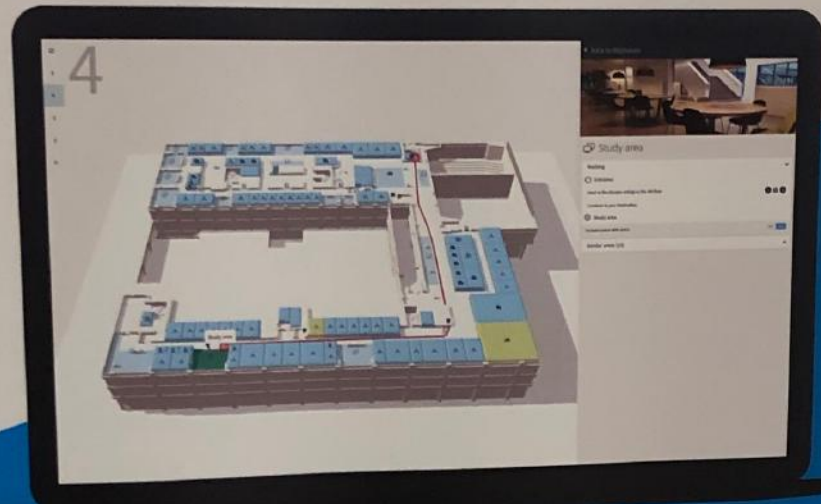

Statistics

3e verdieping 4e verdieping

Room **3.12**
Last known data at Tue 5-Mar-19 11:39

- Temperature 22 °C
- Humidity 32%
- Motion 0
- CO2 772 ppm

Get the most out of your day at university

With just one platform

- Find available rooms and places to study
- Find your way to the upcoming lecture
- Book a room to collaborate
- Find your way to facilities in the building

powered by
MAPIQ

SURF Utrecht - Mapiq

https://surf.mapiq.net/utrecht#/places&select=2c0a8592-e5a7-47ce-9a9c-ed5bf826e11b

4

Meeting Room 4.3
unavailable until 16:00. MT (7p)

Back to SURF

Meeting Room 4.3

Description

- Audio
- Whiteboard
- 10 seats

Availability

- Booked **until 16:00**
- Appears to be **in use**.