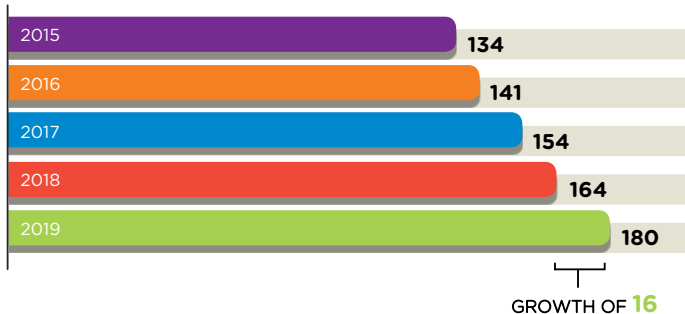

## Usage

NUMBER OF UNIQUE LOGINS

NUMBER OF UNIQUE USERS

## Services

NUMBER OF SERVICE PROVIDERS

NUMBER OF IDENTITY PROVIDERS

## RECORD

RECORD NUMBER OF LOGINS

**5.249.675**

logins

WEEK NUMBER 36  
02-09-2019

of which

**743.361**

unique users