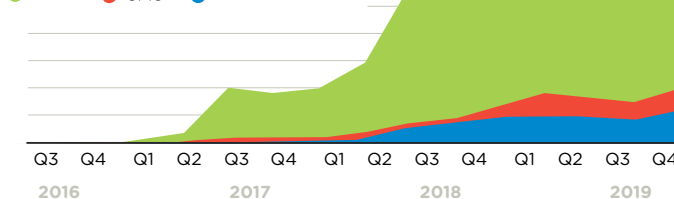

QUARTERLY AUTHENTICATIONS

● TIQR ● SMS ● YUBIKEY

AT THE END OF 2019 THERE ARE **51.235** USERS, AN INCREASE OF **77%** IN COMPARISON WITH 2018.

THE DISTRIBUTION OF TOKEN USERS IS: