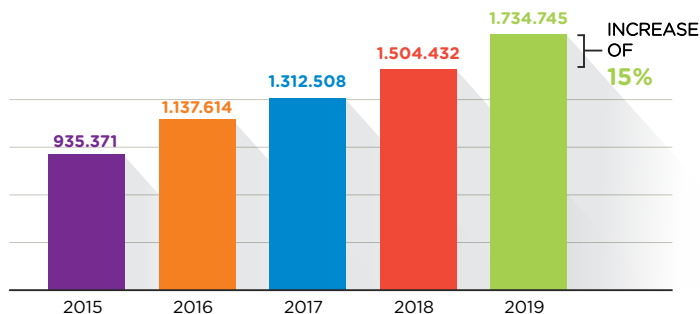

# MORE THAN 157 MILLION LOGINS WITH SURFCONEXT IN 2019

With SURFconext, students, instructors and researchers log on to cloud services from various providers. Simply with their own institutional account, securely and easily. Using SURFconext ensures that you can secure access to online services better through two-factor authentication.

## Usage

NUMBER OF UNIQUE LOGINS

NUMBER OF UNIQUE USERS

## RECORD

RECORD NUMBER OF LOGINS

**5.249.675**

logins

WEEK NUMBER 36  
02-09-2019

of which

**743.361**

unique users