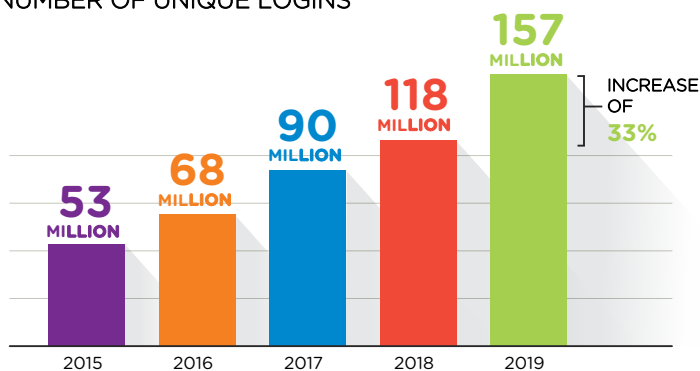

# MORE THAN 157 MILLION LOGINS WITH SURFCONEXT IN 2019

With SURFconext, students, instructors and researchers log on to cloud services from various providers. Simply with their own institutional account, securely and easily. Using SURFconext ensures that you can secure access to online services better through two-factor authentication.

## Usage

NUMBER OF UNIQUE LOGINS

NUMBER OF UNIQUE USERS