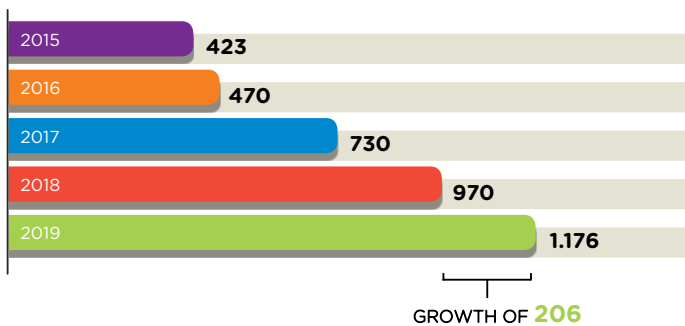

## Usage

NUMBER OF UNIQUE LOGINS

NUMBER OF UNIQUE USERS

## Services

NUMBER OF SERVICE PROVIDERS

NUMBER OF IDENTITY PROVIDERS

## RECORD

RECORD NUMBER OF LOGINS

**5.249.675**

logins

WEEK NUMBER 36  
02-09-2019

of which

**743.361**

unique users