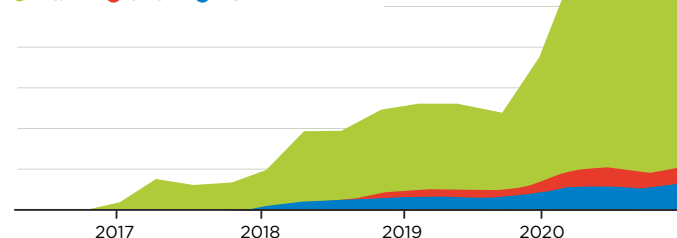

NUMBER OF UNIQUE LOGINS

NUMBER OF SERVICE PROVIDERS

NUMBER OF UNIQUE USERS

NUMBER OF IDENTITY PROVIDERS

RECORD NUMBER OF LOGINS

6.661.287
logins

WEEK NUMBER 36
31-08-2020

of **891.441**
unique users

GROWTH OF 27%
COMPARED TO THE
RECORD WEEK IN
SEPTEMBER 2019

SURFCONEXT WAS **100% available** IN 2020

NUMBER OF LOGINS VIA SURFSECUREID

BY THE END OF 2020 **31** INSTITUTIONS USE SURFSECUREID.
7 MORE THAN IN 2019.

QUARTERLY AUTHENTICATIONS

AT THE END OF 2020 THERE ARE **75.887** USERS, AN INCREASE OF **48%** IN COMPARISON WITH 2019. THE DISTRIBUTION OF TOKENS AMONG THESE USERS IS: