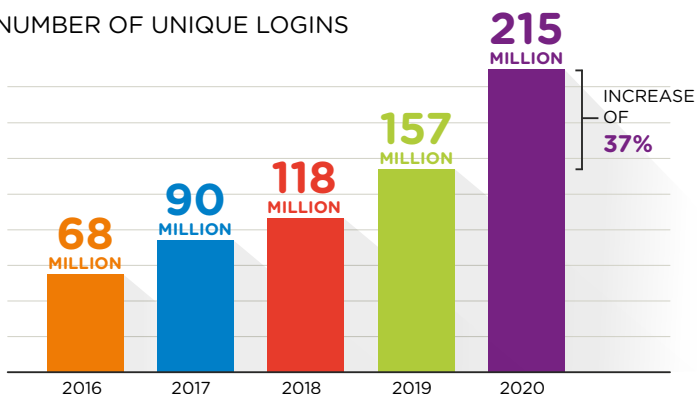

MORE THAN 215 MILLION LOGINS WITH SURFCONEXT IN 2020

With SURFconext, students, instructors and researchers log on to cloud services from various providers. Simply with their own institutional account, securely and easily. Using SURFsecureID ensures that you can secure access to online services better through two-factor authentication.

NUMBER OF UNIQUE LOGINS

NUMBER OF SERVICE PROVIDERS

NUMBER OF UNIQUE USERS

NUMBER OF IDENTITY PROVIDERS

RECORD NUMBER OF LOGINS

6.661.287
logins

WEEK NUMBER 36
31-08-2020

of **891.441**
unique users

GROWTH OF 27%
COMPARED TO THE
RECORD WEEK IN
SEPTEMBER 2019

SURFCONEXT WAS **100% available** IN 2020

NUMBER OF LOGINS VIA SURFSECUREID

BY THE END OF 2020 **31** INSTITUTIONS USE SURFSECUREID.
7 MORE THAN IN 2019.