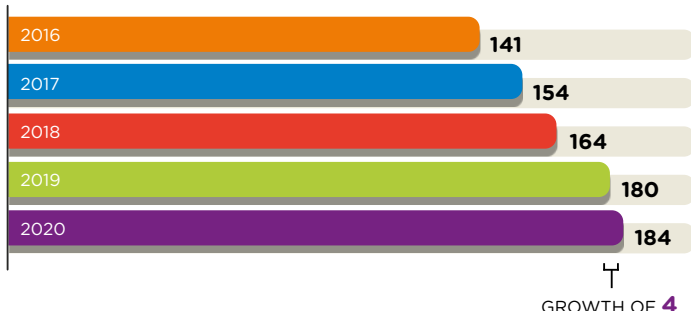

NUMBER OF UNIQUE LOGINS

NUMBER OF SERVICE PROVIDERS

NUMBER OF UNIQUE USERS

NUMBER OF IDENTITY PROVIDERS

RECORD NUMBER OF LOGINS

6.661.287
logins

WEEK NUMBER 36
31-08-2020

of **891.441**
unique users

GROWTH OF 27%
COMPARED TO THE
RECORD WEEK IN
SEPTEMBER 2019

SURFCONEXT WAS **100% available** IN 2020

NUMBER OF LOGINS VIA SURFSECUREID

BY THE END OF 2020 **31** INSTITUTIONS USE SURFSECUREID.
7 MORE THAN IN 2019.