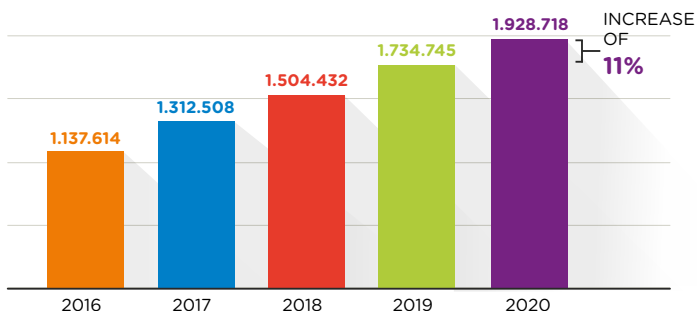

MORE THAN 215 MILLION LOGINS WITH SURFCONEXT IN 2020

With SURFconext, students, instructors and researchers log on to cloud services from various providers. Simply with their own institutional account, securely and easily. Using SURFsecureID ensures that you can secure access to online services better through two-factor authentication.

NUMBER OF UNIQUE LOGINS

NUMBER OF SERVICE PROVIDERS

NUMBER OF UNIQUE USERS

NUMBER OF IDENTITY PROVIDERS

RECORD NUMBER OF LOGINS

6.661.287
logins

WEEK NUMBER 36
31-08-2020

of **891.441**
unique users