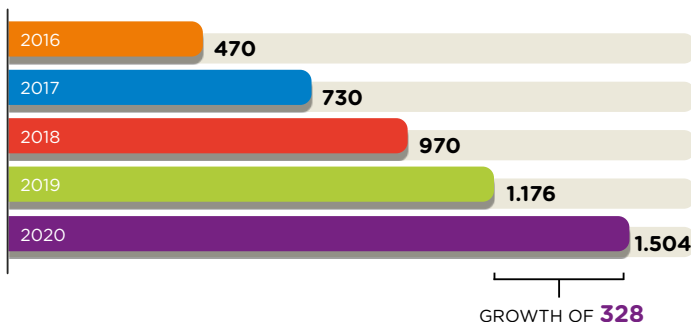

MORE THAN 215 MILLION LOGINS WITH SURFCONEXT IN 2020

With SURFconext, students, instructors and researchers log on to cloud services from various providers. Simply with their own institutional account, securely and easily. Using SURFsecureID ensures that you can secure access to online services better through two-factor authentication.

NUMBER OF UNIQUE LOGINS

NUMBER OF SERVICE PROVIDERS

NUMBER OF UNIQUE USERS

NUMBER OF IDENTITY PROVIDERS

RECORD NUMBER OF LOGINS

6.661.287
logins

WEEK NUMBER 36
31-08-2020

of **891.441**
unique users