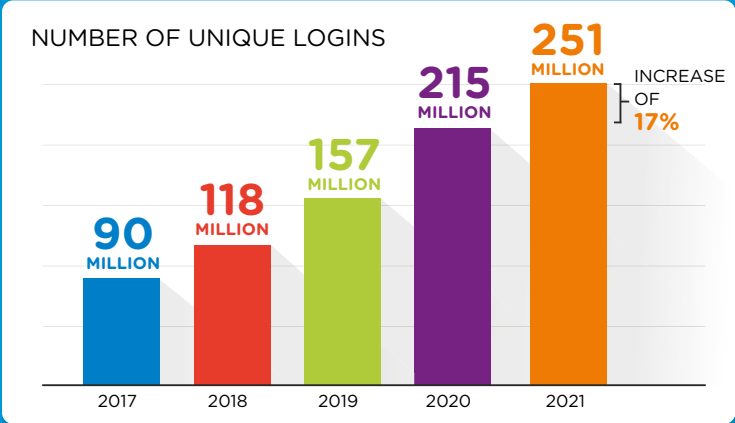

MORE THAN 251 MILLION LOGINS WITH SURFCONEXT IN 2020

With SURFconext, students, instructors and researchers log on to cloud services from various providers. Simply with their own institutional account, securely and easily. Using SURFsecureID ensures that you can secure access to online services better through two-factor authentication.

RECORD NUMBER OF LOGINS

7.191.635 logins

of **971.233** unique users

WEEK NUMBER 36
6-9-2021

100% available in 2021

BY THE END OF 2021, THERE WERE OVER **10 million** LOGINS. THAT IS AN INCREASE OF **48%** COMPARED TO 2020. THERE ARE NOW OVER **100,000** ACTIVE TOKENS IN USE. THESE ARE DIVIDED AS FOLLOWS: