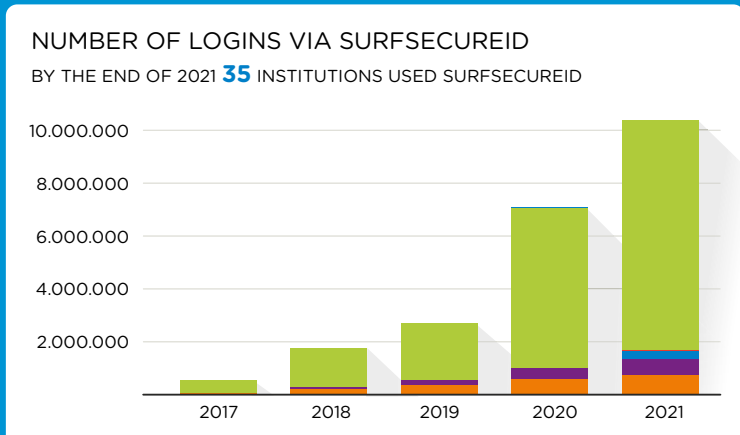

MORE THAN 251 MILLION LOGINS WITH SURFCONEXT IN 2020

With SURFconext, students, instructors and researchers log on to cloud services from various providers. Simply with their own institutional account, securely and easily. Using SURFsecureID ensures that you can secure access to online services better through two-factor authentication.

RECORD NUMBER OF LOGINS

7.191.635 logins

of **971.233** unique users

WEEK NUMBER 36
6-9-2021

100% available in 2021

BY THE END OF 2021, THERE WERE OVER **10 million** LOGINS. THAT IS AN INCREASE OF **48%** COMPARED TO 2020. THERE ARE NOW OVER **100,000** ACTIVE TOKENS IN USE. THESE ARE DIVIDED AS FOLLOWS: