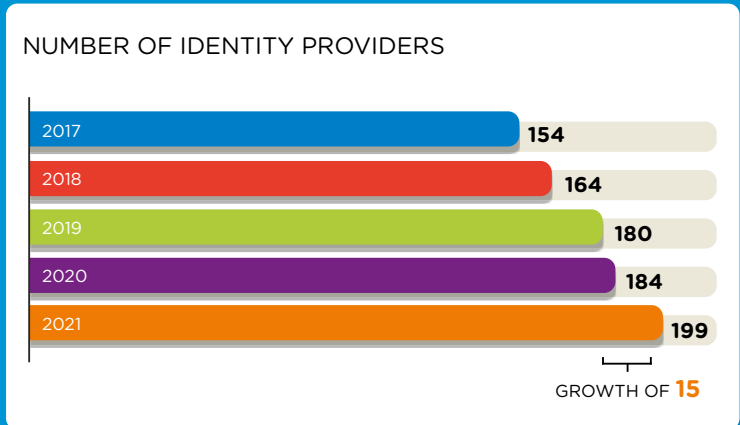

MORE THAN 251 MILLION LOGINS WITH SURFCONEXT IN 2020

With SURFconext, students, instructors and researchers log on to cloud services from various providers. Simply with their own institutional account, securely and easily. Using SURFsecureID ensures that you can secure access to online services better through two-factor authentication.

RECORD NUMBER OF LOGINS

7.191.635 logins

of **971.233** unique users

WEEK NUMBER 36
6-9-2021

100% available in 2021

BY THE END OF 2021, THERE WERE OVER **10 million** LOGINS. THAT IS AN INCREASE OF **48%** COMPARED TO 2020. THERE ARE NOW OVER **100,000** ACTIVE TOKENS IN USE. THESE ARE DIVIDED AS FOLLOWS: