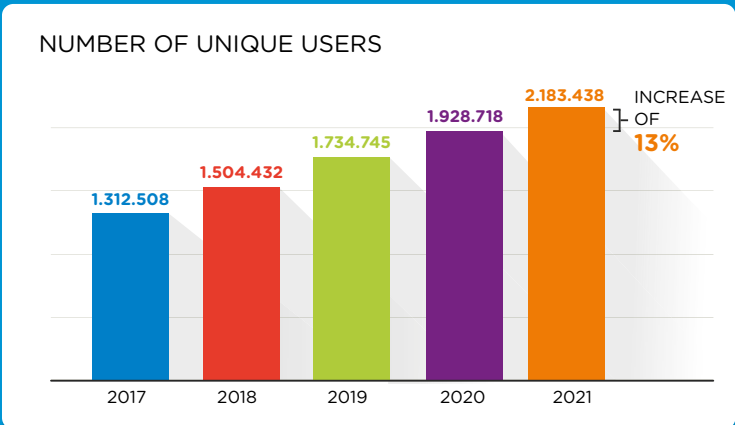

MORE THAN 251 MILLION LOGINS WITH SURFCONEXT IN 2020

With SURFconext, students, instructors and researchers log on to cloud services from various providers. Simply with their own institutional account, securely and easily. Using SURFsecureID ensures that you can secure access to online services better through two-factor authentication.

RECORD NUMBER OF LOGINS

7.191.635 logins

of **971.233** unique users

WEEK NUMBER 36
6-9-2021

100% available in 2021

BY THE END OF 2021, THERE WERE OVER **10 million** LOGINS. THAT IS AN INCREASE OF **48%** COMPARED TO 2020. THERE ARE NOW OVER **100,000** ACTIVE TOKENS IN USE. THESE ARE DIVIDED AS FOLLOWS: