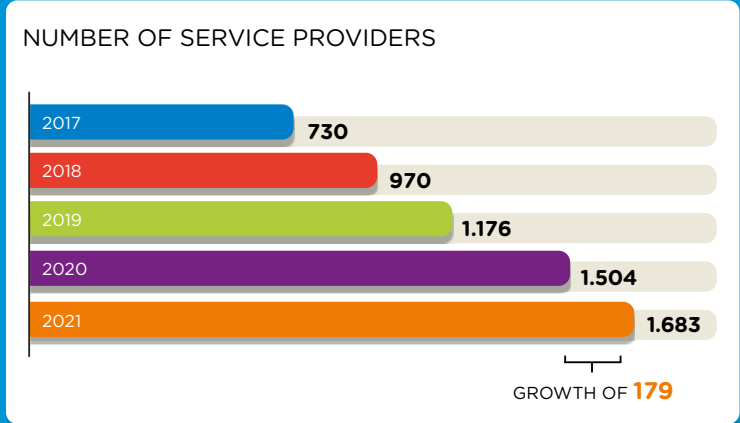

MORE THAN 251 MILLION LOGINS WITH SURFCONEXT IN 2020

With SURFconext, students, instructors and researchers log on to cloud services from various providers. Simply with their own institutional account, securely and easily. Using SURFsecureID ensures that you can secure access to online services better through two-factor authentication.

RECORD NUMBER OF LOGINS

7.191.635 logins

of **971.233** unique users

WEEK NUMBER 36
6-9-2021

100% available in 2021

BY THE END OF 2021, THERE WERE OVER **10 million** LOGINS. THAT IS AN INCREASE OF **48%** COMPARED TO 2020. THERE ARE NOW OVER **100,000** ACTIVE TOKENS IN USE. THESE ARE DIVIDED AS FOLLOWS: