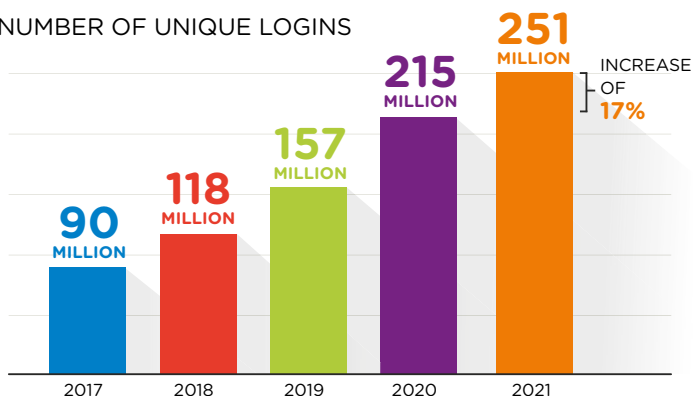

MORE THAN 251 MILLION LOGINS WITH SURFCONEXT IN 2021

With SURFconext, students, instructors and researchers log on to cloud services from various providers. Simply with their own institutional account, securely and easily. Using SURFsecureID ensures that you can secure access to online services better through two-factor authentication.

NUMBER OF UNIQUE LOGINS

NUMBER OF SERVICE PROVIDERS

NUMBER OF UNIQUE USERS

NUMBER OF IDENTITY PROVIDERS

RECORD NUMBER OF LOGINS

7.191.635
logins

WEEK NUMBER 36
6-9-2021

of
971.233
unique users

SURFCONEXT WAS **100% available** IN 2021

NUMBER OF LOGINS VIA SURFSECUREID

BY THE END OF 2021 **35** INSTITUTIONS USED SURFSECUREID

BY THE END OF 2021, THERE WERE OVER **10 million** LOGINS. THAT IS AN INCREASE OF **48%** COMPARED TO 2020. THERE ARE NOW OVER **100,000** ACTIVE TOKENS IN USE. THESE ARE DIVIDED AS FOLLOWS: