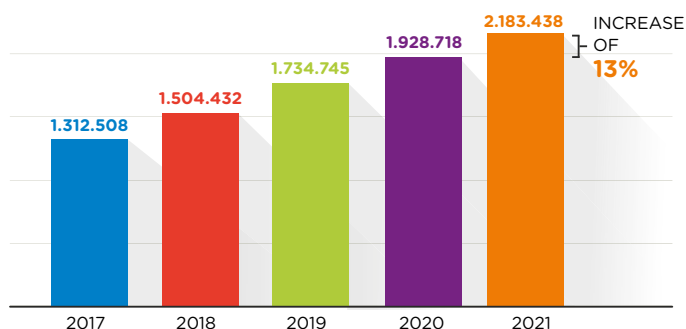

MORE THAN 251 MILLION LOGINS WITH SURFCONEXT IN 2021

With SURFconext, students, instructors and researchers log on to cloud services from various providers. Simply with their own institutional account, securely and easily. Using SURFsecureID ensures that you can secure access to online services better through two-factor authentication.

NUMBER OF UNIQUE LOGINS

NUMBER OF SERVICE PROVIDERS

NUMBER OF UNIQUE USERS

NUMBER OF IDENTITY PROVIDERS

RECORD NUMBER OF LOGINS

7.191.635
logins

WEEK NUMBER 36
6-9-2021

of
971.233
unique users

SURFCONEXT WAS **100% available** IN 2021

NUMBER OF LOGINS VIA SURFSECUREID

BY THE END OF 2021 **35** INSTITUTIONS USED SURFSECUREID

BY THE END OF 2021, THERE WERE OVER **10 million** LOGINS. THAT IS AN INCREASE OF **48%** COMPARED TO 2020. THERE ARE NOW OVER **100,000** ACTIVE TOKENS IN USE. THESE ARE DIVIDED AS FOLLOWS: