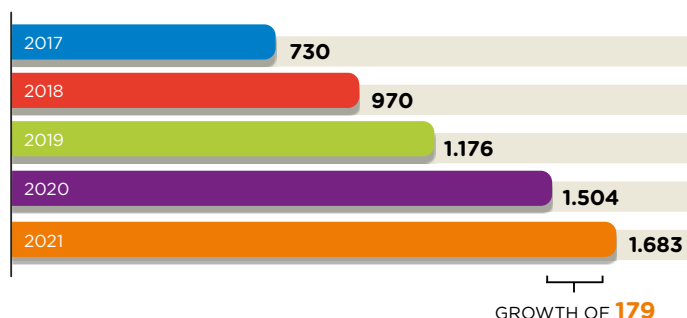

MORE THAN 251 MILLION LOGINS WITH SURFCONEXT IN 2021

With SURFconext, students, instructors and researchers log on to cloud services from various providers. Simply with their own institutional account, securely and easily. Using SURFsecureID ensures that you can secure access to online services better through two-factor authentication.

NUMBER OF UNIQUE LOGINS

NUMBER OF SERVICE PROVIDERS

NUMBER OF UNIQUE USERS

NUMBER OF IDENTITY PROVIDERS

RECORD NUMBER OF LOGINS

7.191.635
logins

WEEK NUMBER 36
6-9-2021

of
971.233
unique users

SURFCONEXT WAS **100% available** IN 2021

NUMBER OF LOGINS VIA SURFSECUREID

BY THE END OF 2021 **35** INSTITUTIONS USED SURFSECUREID

BY THE END OF 2021, THERE WERE OVER **10 million** LOGINS. THAT IS AN INCREASE OF **48%** COMPARED TO 2020. THERE ARE NOW OVER **100,000** ACTIVE TOKENS IN USE. THESE ARE DIVIDED AS FOLLOWS: