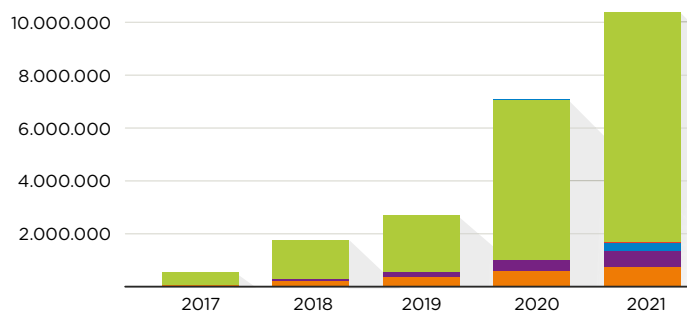

MORE THAN 251 MILLION LOGINS WITH SURFCONEXT IN 2021

With SURFconext, students, instructors and researchers log on to cloud services from various providers. Simply with their own institutional account, securely and easily. Using SURFsecureID ensures that you can secure access to online services better through two-factor authentication.

NUMBER OF UNIQUE LOGINS

NUMBER OF SERVICE PROVIDERS

NUMBER OF UNIQUE USERS

NUMBER OF IDENTITY PROVIDERS

RECORD NUMBER OF LOGINS

7.191.635
logins

WEEK NUMBER 36
6-9-2021

of
971.233
unique users

SURFCONEXT WAS **100% available** IN 2021

NUMBER OF LOGINS VIA SURFSECUREID

BY THE END OF 2021 **35** INSTITUTIONS USED SURFSECUREID

BY THE END OF 2021, THERE WERE OVER **10 million** LOGINS. THAT IS AN INCREASE OF **48%** COMPARED TO 2020. THERE ARE NOW OVER **100,000** ACTIVE TOKENS IN USE. THESE ARE DIVIDED AS FOLLOWS: