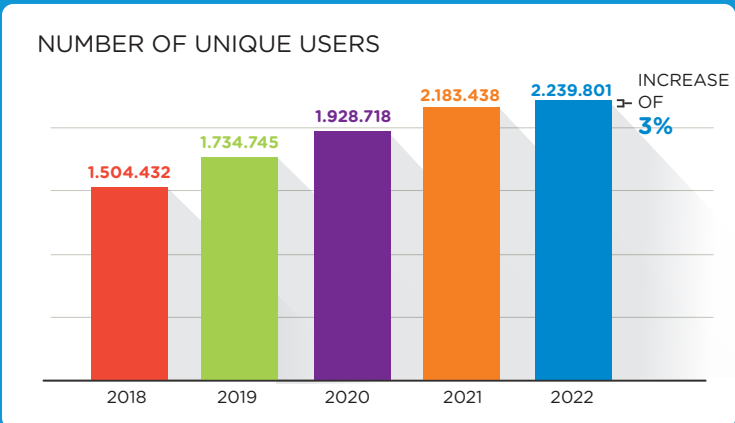

# MORE THAN 260 MILLION LOGINS WITH SURFCONEXT IN 2022

With SURFconext, students, instructors and researchers log on to cloud services from various providers. Simply with their own institutional account, securely and easily. Using SURFsecureID ensures that you can secure access to online services better through two-factor authentication.

### RECORD NUMBER OF LOGINS

**7.751.901** logins

of **989.140** unique users

WEEK NUMBER 37  
5-9-2022

**ISO 27001 certified** IN 2022

**100% available** IN 2022

BY THE END OF 2022, THERE WERE OVER **11,5 million** LOGINS. THAT IS AN INCREASE OF **11%** COMPARED TO 2021. THERE ARE NOW OVER **120,000** ACTIVE TOKENS IN USE. THESE ARE DIVIDED AS FOLLOWS: