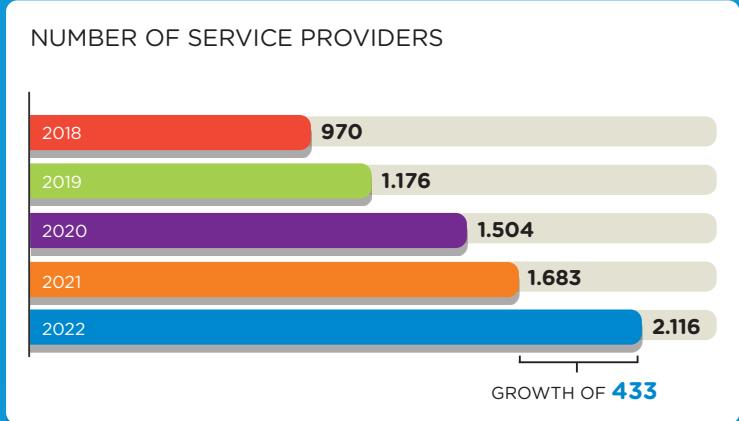

# MORE THAN 260 MILLION LOGINS WITH SURFCONEXT IN 2022

With SURFconext, students, instructors and researchers log on to cloud services from various providers. Simply with their own institutional account, securely and easily. Using SURFsecureID ensures that you can secure access to online services better through two-factor authentication.

### RECORD NUMBER OF LOGINS

**7.751.901** logins

of **989.140** unique users

WEEK NUMBER 37  
5-9-2022

**ISO 27001 certified** IN 2022

**100% available** IN 2022

BY THE END OF 2022, THERE WERE OVER **11,5 million** LOGINS. THAT IS AN INCREASE OF **11%** COMPARED TO 2021. THERE ARE NOW OVER **120,000** ACTIVE TOKENS IN USE. THESE ARE DIVIDED AS FOLLOWS: