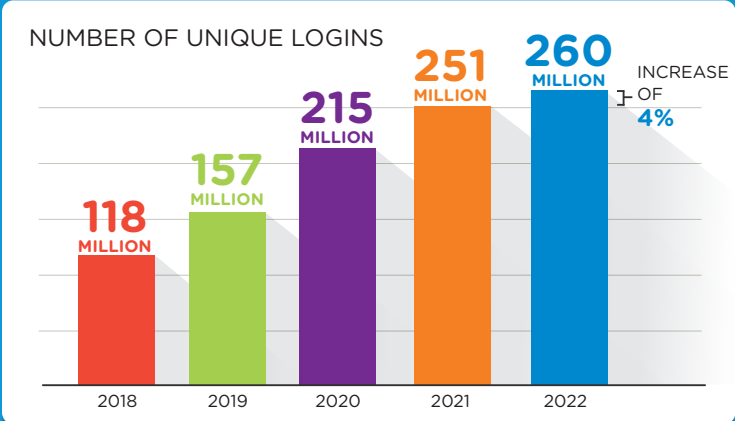

# MORE THAN 260 MILLION LOGINS WITH SURFCONEXT IN 2022

With SURFconext, students, instructors and researchers log on to cloud services from various providers. Simply with their own institutional account, securely and easily. Using SURFsecureID ensures that you can secure access to online services better through two-factor authentication.

### RECORD NUMBER OF LOGINS

**7.751.901** logins

of **989.140** unique users

WEEK NUMBER 37  
5-9-2022

**ISO 27001 certified** IN 2022

**100% available** IN 2022

BY THE END OF 2022, THERE WERE OVER **11,5 million** LOGINS. THAT IS AN INCREASE OF **11%** COMPARED TO 2021. THERE ARE NOW OVER **120,000** ACTIVE TOKENS IN USE. THESE ARE DIVIDED AS FOLLOWS: