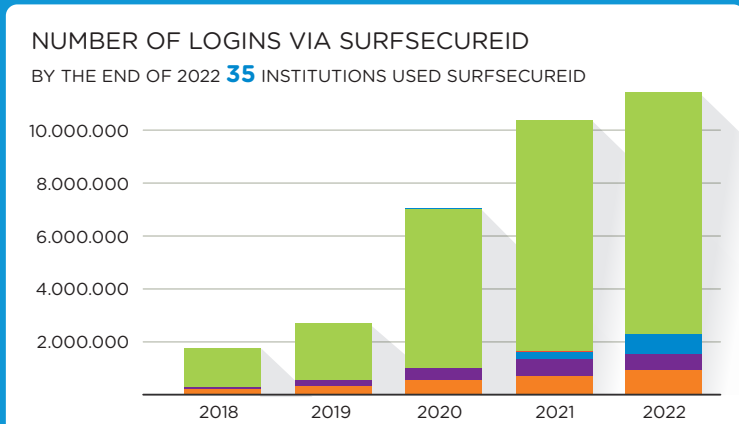

# MORE THAN 260 MILLION LOGINS WITH SURFCONEXT IN 2022

With SURFconext, students, instructors and researchers log on to cloud services from various providers. Simply with their own institutional account, securely and easily. Using SURFsecureID ensures that you can secure access to online services better through two-factor authentication.

### RECORD NUMBER OF LOGINS

**7.751.901** logins

of **989.140** unique users

WEEK NUMBER 37  
5-9-2022

**ISO 27001 certified** IN 2022

**100% available** IN 2022

BY THE END OF 2022, THERE WERE OVER **11,5 million** LOGINS. THAT IS AN INCREASE OF **11%** COMPARED TO 2021. THERE ARE NOW OVER **120,000** ACTIVE TOKENS IN USE. THESE ARE DIVIDED AS FOLLOWS: