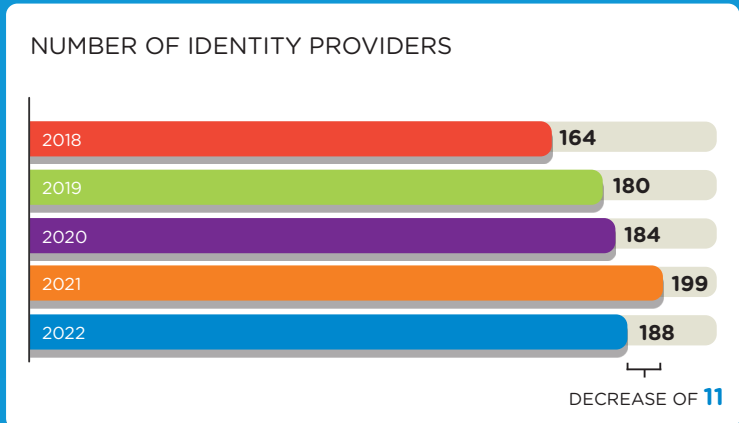

# MORE THAN 260 MILLION LOGINS WITH SURFCONEXT IN 2022

With SURFconext, students, instructors and researchers log on to cloud services from various providers. Simply with their own institutional account, securely and easily. Using SURFsecureID ensures that you can secure access to online services better through two-factor authentication.

### RECORD NUMBER OF LOGINS

**7.751.901** logins

of **989.140** unique users

WEEK NUMBER 37  
5-9-2022

**ISO 27001 certified** IN 2022

**100% available** IN 2022

BY THE END OF 2022, THERE WERE OVER **11,5 million** LOGINS. THAT IS AN INCREASE OF **11%** COMPARED TO 2021. THERE ARE NOW OVER **120,000** ACTIVE TOKENS IN USE. THESE ARE DIVIDED AS FOLLOWS: